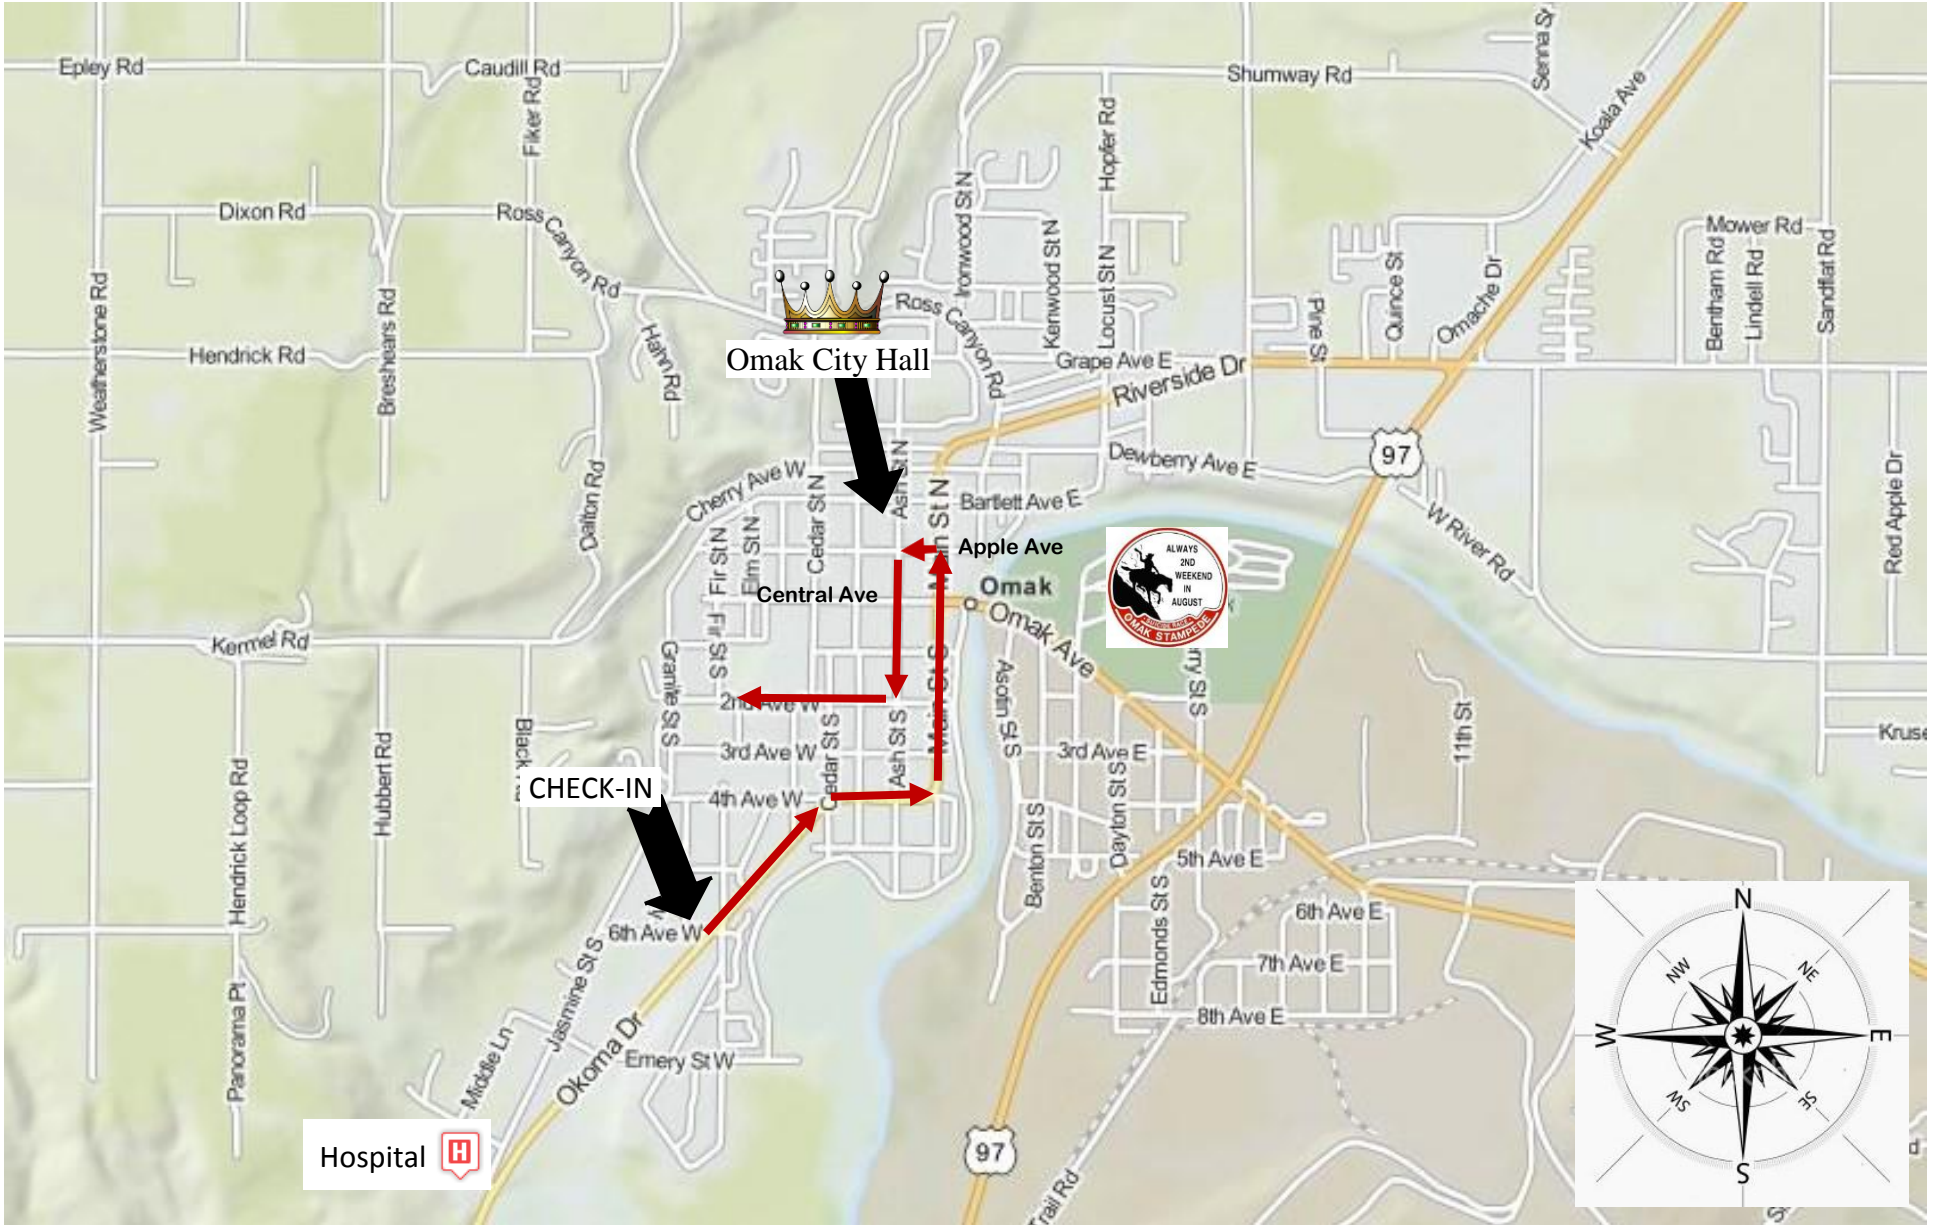

WELCOME TO OMAK!

PARADE ROUTE
CHECK-IN
FERRELL GAS
534 OKOMA DR

OMAK STAMPEDE
421 STAMPEDE DR E

QUEEN'S LUNCHEON
OMAK CITY HALL
2 ASH ST N.

MID-VALLEY HOSPITAL
800 JASMINE